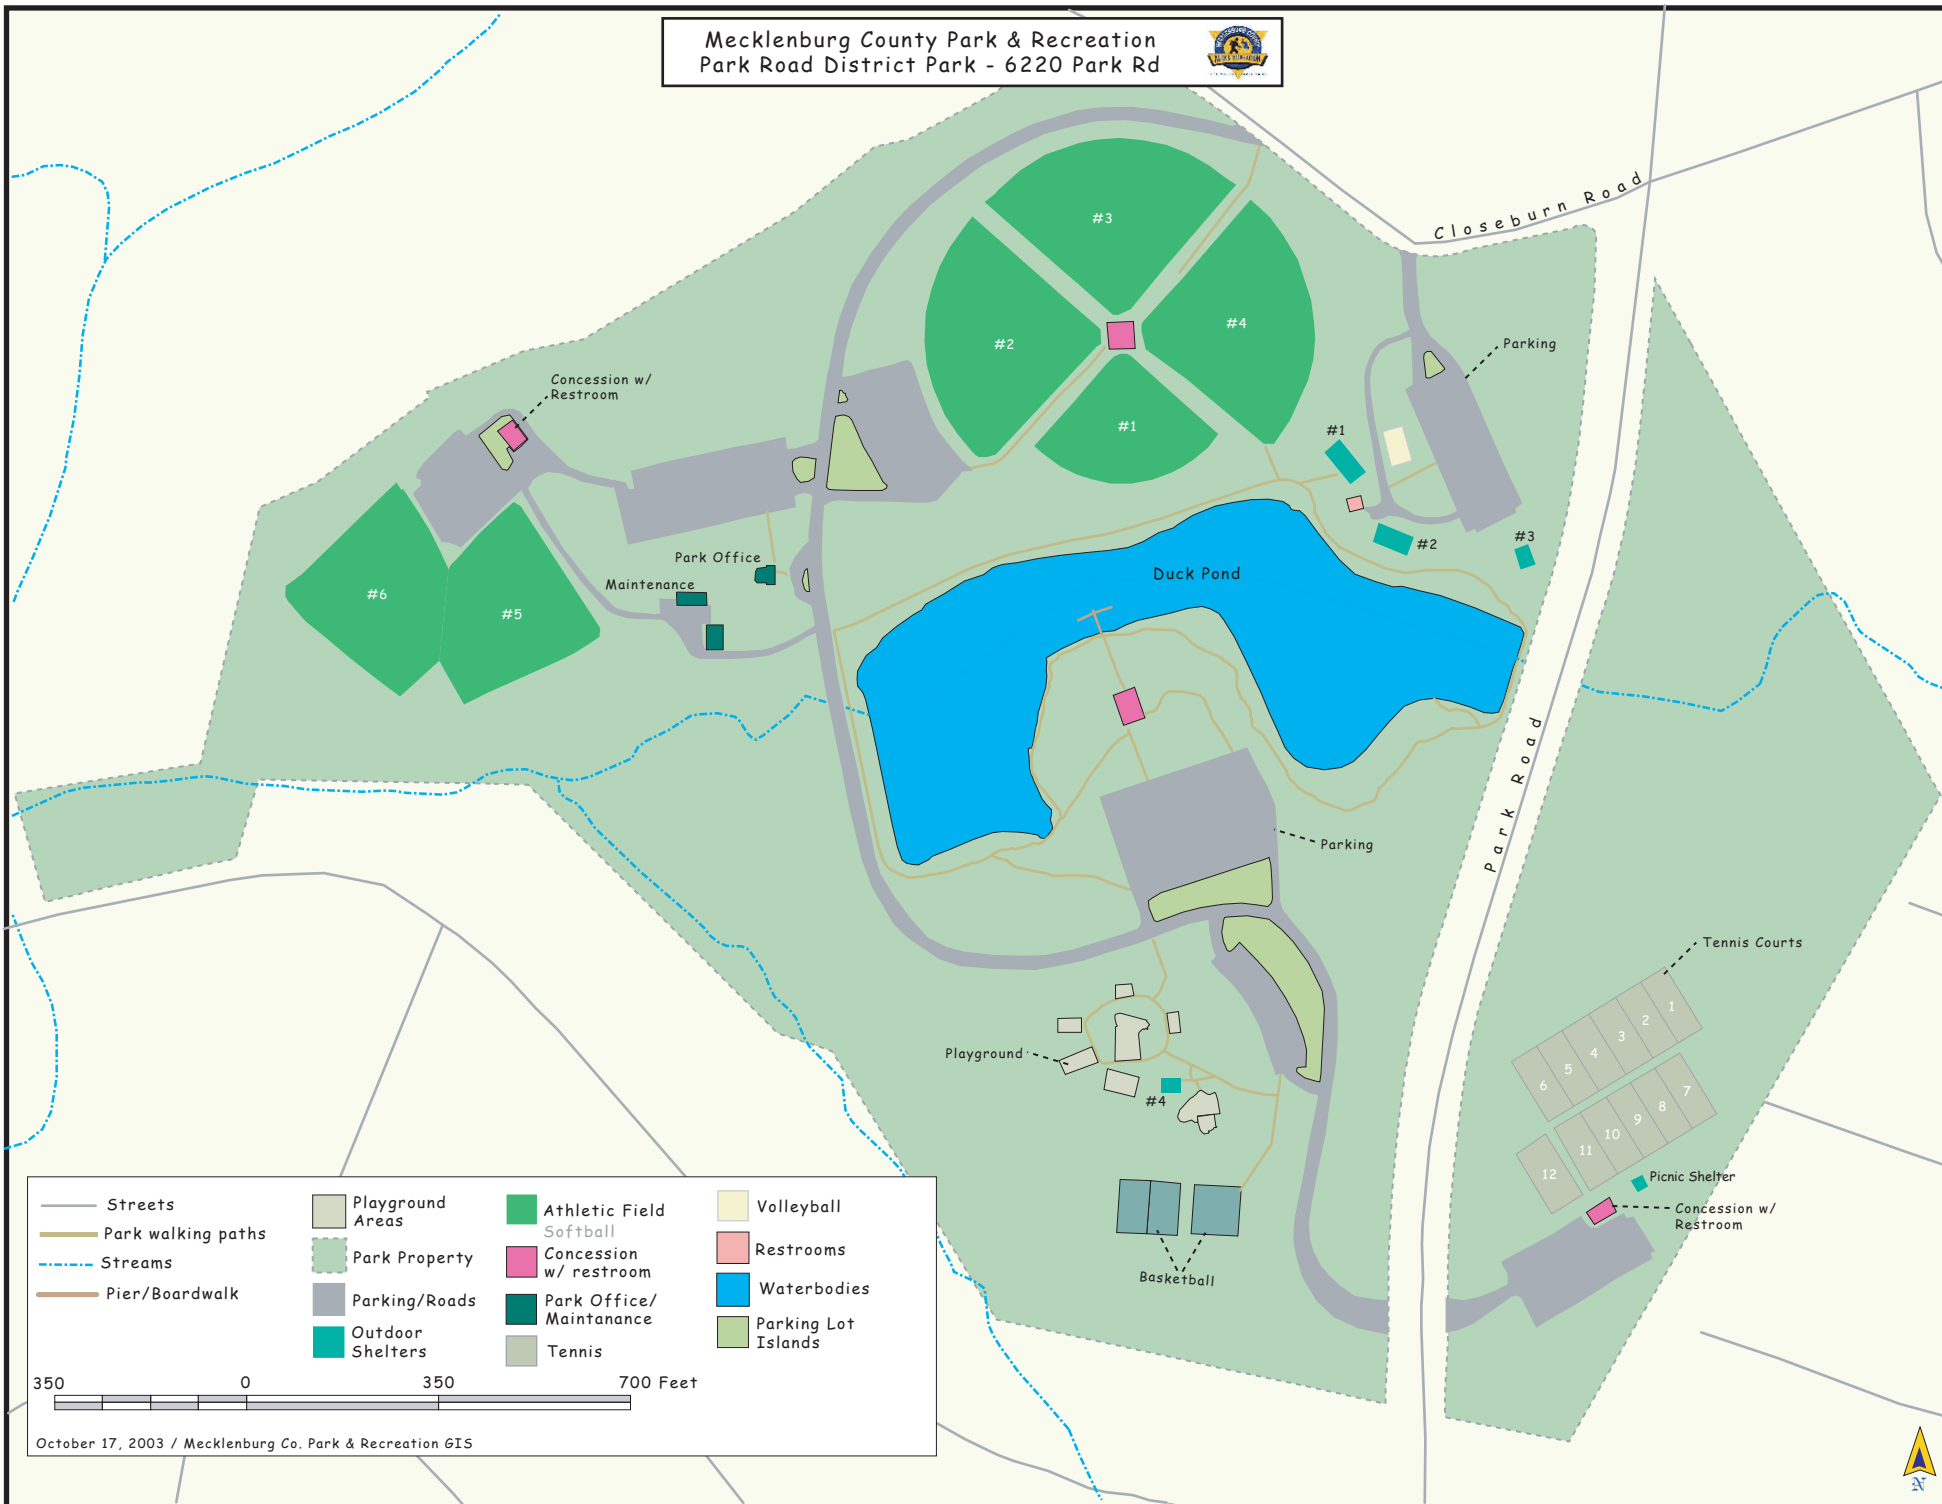

Mecklenburg County Park & Recreation
Park Road District Park - 6220 Park Rd

Streets	Playground Areas	Athletic Field Softball	Volleyball
Park walking paths	Park Property	Concession w/ restroom	Restrooms
Streams	Parking/Roads	Park Office/Maintenance	Waterbodies
Pier/Boardwalk	Outdoor Shelters	Tennis	Parking Lot Islands

350 0 350 700 Feet

October 17, 2003 / Mecklenburg Co. Park & Recreation GIS